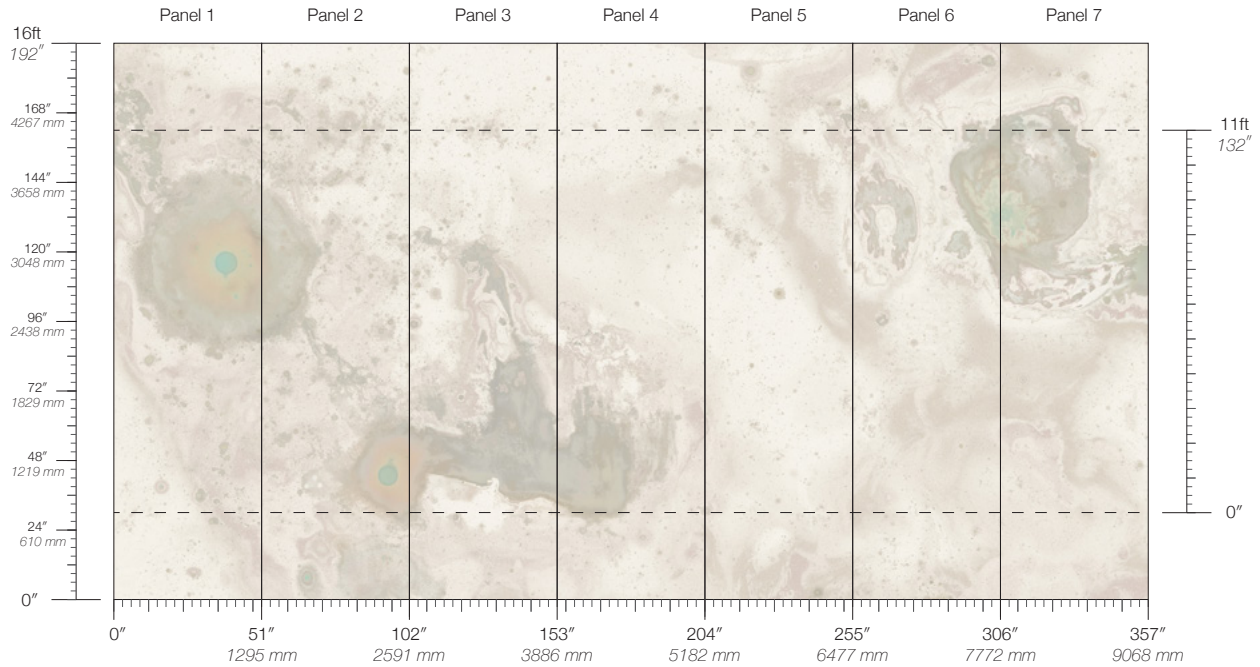

Calico

INVERTED SPACES

Tear Sheet

Inverted Spaces explores the beauty of the infinite expansion of the universe.

ANDROMEDA

CASSIOPEIA

CORONA

ORION

PHOENIX

URSA

Inverted Spaces Corona

Suitable for residential and commercial projects

COLOR
Corona

ITEM
1403

CONTENT
Type II Vinyl

PANEL WIDTH
51" / 1295 mm trimmed

PANEL HEIGHT
132" / 3353 mm standard
192" / 4877 mm extended

REPEAT
Non-repeating

STOCK
Made to order

LEAD TIME
4 weeks to print

MINIMUM
1 panel

PRICE
Available upon request

ORIGIN
USA

DETAILS
Custom options available

ENVIRONMENTAL
Recycled Content
Phthalate Free
Low VOC
HPD Available

SPECS
Commercial Vinyl face
Non-woven backing
20 oz per linear yard
620 g per linear meter
Smooth reflective metallic texture

TESTING
(US) ASTM E84 Adhered Class A
(EU) EN 15102 Class B, s2
(CN) CAN/ULC-S102.2 Class A
CCC-W-408D Type II
WA Specification W-101 Type II